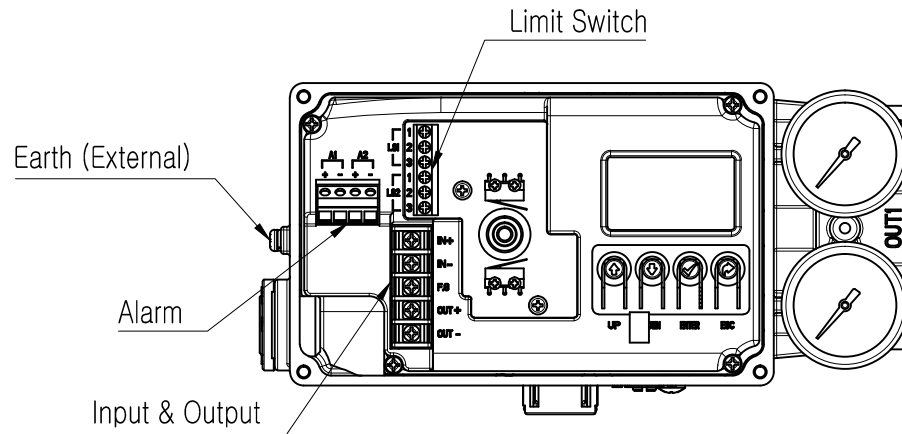

NO.	DATE	REVISION	DESIGNED	CHECKED	APPROVED
△	180525	RELEASED	DKMIN		
△					

Input & Output

Limit Switch

<Mechanical type>

Detected : I_{out} > 3mA
Not Detected : I_{out} < 1mA

<Proximity type>

Hart

Alarm

Not Detected : I_{out} < 1mA

Detected

$$I_{out}(A) = \frac{VDC}{R_{Load} + 1000}$$

SURFACE TEXTURE		WEIGHT	g	tissin TISSIN Co., Ltd.		
FINISH		SHEET No.	1 / 1			PRODUCT NAME
MATERIAL		UNIT	mm	MODEL	TS800	
QUANTITY		SCALE	1 / 1	TITLE	WIRING DIAGRAM	REV.
OTHERWISE NOTE		PROJECTION	3RD ANGLE			
GENERAL DIM		DWG SIZE	A4			