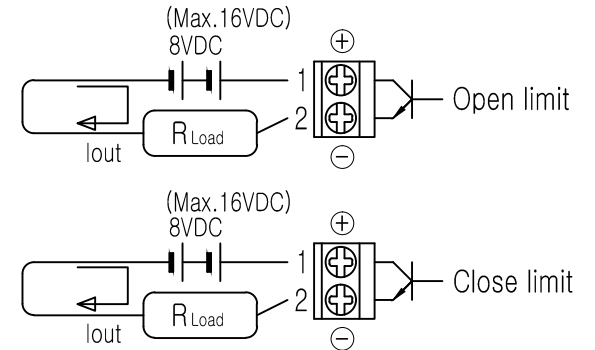

NO.	DATE	REVISION	DESIGNED	CHECKED	APPROVED
△	180525	RELEASED	DKMIN		
△					

Input & Output

Limit Switch

<Mechanical type>

Detected : I_{out} > 3mA
Not Detected : I_{out} < 1mA

<Proximity type>

Hart

Alarm

Not Detected : I_{out} < 1mA

Detected

$$I_{out}(A) = \frac{VDC}{R_{Load} + 1000}$$

SURFACE TEXTURE		WEIGHT	g	tissin TISSIN Co., Ltd.		
FINISH		SHEET No.	1 / 1			PRODUCT NAME
MATERIAL		UNIT	mm	MODEL	TS800	
QUANTITY		SCALE	1 / 1	TITLE	WIRING DIAGRAM	REV.
OTHERWISE NOTE		PROJECTION	3RD ANGLE			
GENERAL DIM		DWG SIZE	A4			