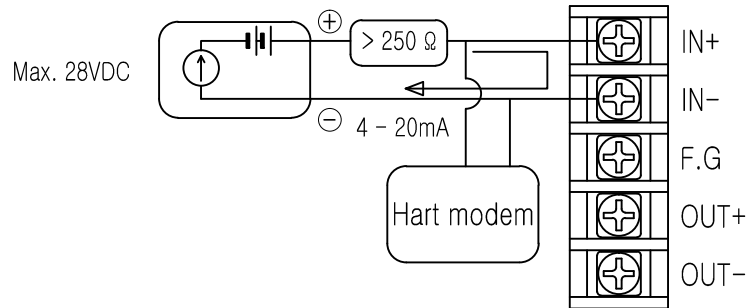

NO.	DATE	REVISION	DESIGNED	CHECKED	APPROVED
△	180525	RELEASED	DKMIN		
△					

Input & Output

Limit Switch

<Mechanical type>

Detected : I_{out} > 3mA
Not Detected : I_{out} < 1mA

<Proximity type>

Hart

Alarm

Not Detected : I_{out} < 1mA

Detected

$$I_{out}(A) = \frac{VDC}{R_{Load} + 1000}$$

SURFACE TEXTURE		WEIGHT	g	tissin TISSIN Co., Ltd.		
FINISH		SHEET No.	1 / 1			PRODUCT NAME
MATERIAL		UNIT	mm	MODEL	TS800	
QUANTITY		SCALE	1 / 1	TITLE	WIRING DIAGRAM	REV.
OTHERWISE NOTE		PROJECTION	3RD ANGLE			
GENERAL DIM		DWG SIZE	A4			