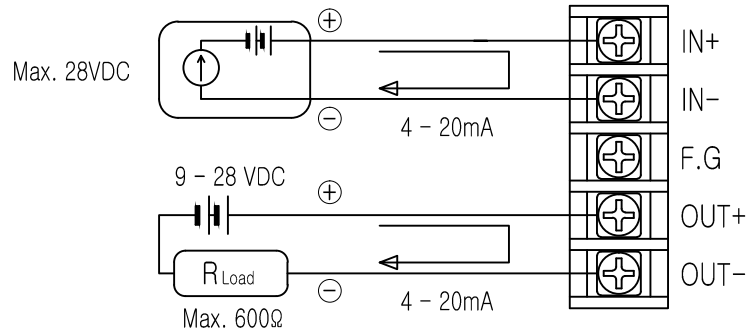

NO.	DATE	REVISION	DESIGNED	CHECKED	APPROVED
△	180525	RELEASED	DKMIN		
△					

Input & Output

Limit Switch

<Mechanical type>

Detected : I_{out} > 3mA
Not Detected : I_{out} < 1mA

<Proximity type>

Hart

Alarm

Not Detected : I_{out} < 1mA

Detected

$$I_{out}(A) = \frac{VDC}{R_{Load} + 1000}$$

SURFACE TEXTURE		WEIGHT	g	tissin TISSIN Co., Ltd.		
FINISH		SHEET No.	1 / 1			PRODUCT NAME
MATERIAL		UNIT	mm	MODEL	TS800	
QUANTITY		SCALE	1 / 1	TITLE	WIRING DIAGRAM	REV.
OTHERWISE NOTE		PROJECTION	3RD ANGLE			
GENERAL DIM		DWG SIZE	A4			