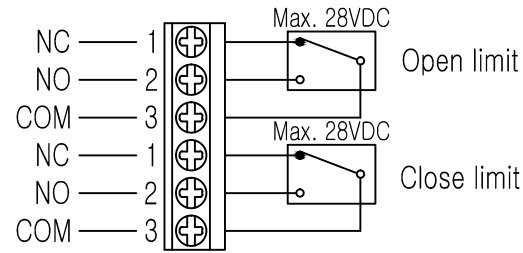

NO.	DATE	REVISION	DESIGNED	CHECKED	APPROVED
△	180525	RELEASED	DKMIN		
△					

Input & Output

Limit Switch

<Mechanical type>

Detected : I_{out} > 3mA
Not Detected : I_{out} < 1mA

<Proximity type>

Hart

Alarm

Not Detected : I_{out} < 1mA

Detected

$$I_{out}(A) = \frac{VDC}{R_{Load} + 1000}$$

SURFACE TEXTURE		WEIGHT	g	tissin TISSIN Co., Ltd.		
FINISH		SHEET No.	1 / 1			PRODUCT NAME
MATERIAL		UNIT	mm	MODEL	TS800	
QUANTITY		SCALE	1 / 1	TITLE	WIRING DIAGRAM	REV.
OTHERWISE NOTE		PROJECTION	3RD ANGLE			
GENERAL DIM		DWG SIZE	A4			