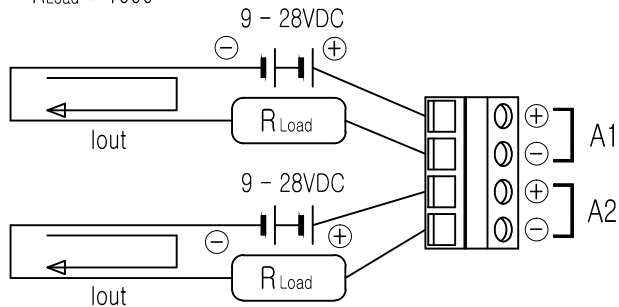

NO.	DATE	REVISION	DESIGNED	CHECKED	APPROVED
△	180525	RELEASED	DKMIN		
△					

Input & Output

Limit Switch

<Mechanical type>

Detected : I_{out} > 3mA
Not Detected : I_{out} < 1mA

<Proximity type>

Hart

Alarm

Not Detected : I_{out} < 1mA

Detected

$$I_{out}(A) = \frac{VDC}{R_{Load} + 1000}$$

SURFACE TEXTURE		WEIGHT	g	tissin TISSIN Co., Ltd.		
FINISH		SHEET No.	1 / 1			PRODUCT NAME
MATERIAL		UNIT	mm	MODEL	TS800	
QUANTITY		SCALE	1 / 1	TITLE	WIRING DIAGRAM	REV.
OTHERWISE NOTE		PROJECTION	3RD ANGLE			
GENERAL DIM		DWG SIZE	A4			